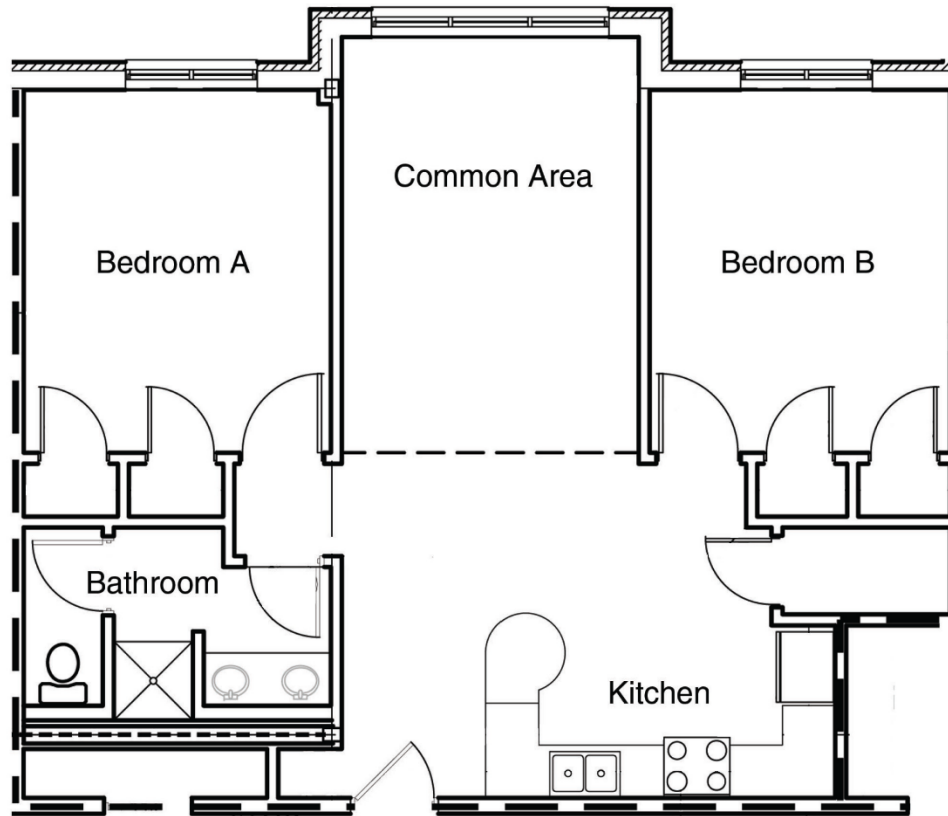

TYPICAL MCCARTHY HALL LAYOUT

DETAILS

- Double bedroom in four-person apartment
- Double bedroom dimensions: 12' W x 14'
- Two beds (with stacking option), dressers, desks with chairs, and closets
- Bathroom and shower in each unit
- A couch and two chairs
- Coffee table, lamps, and two end tables
- Kitchen table and four chairs
- Microwave, oven, stove and full-size refrigerator
- Carpeted floors
- Air-conditioning
- ADA-accessible Rooms
- Wireless and ethernet hookups
- Community laundry facilities on each floor