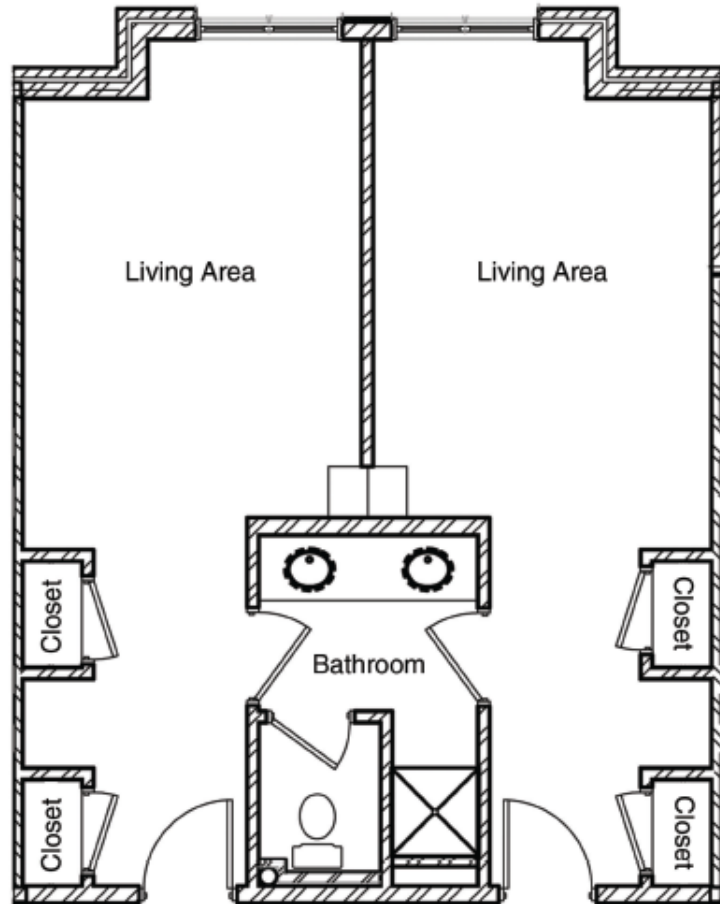

## BECHTEL HALL SUITE

### DETAILS

- Double bedroom in four-person suite
- Double bedroom dimensions: 11' W x 25' x 8' H
- Closet dimensions: 32" W x 22" deep, with one foot of storage space above the closet
- Two beds (with loft and stacking options), dressers, desks with chairs, and closets
- Shared bathroom and shower in each suite
- Carpeted floors
- Air-conditioning
- ADA-accessible rooms
- Wireless and ethernet hookups
- Four study lounges and printing station
- Laundry facilities on each floor